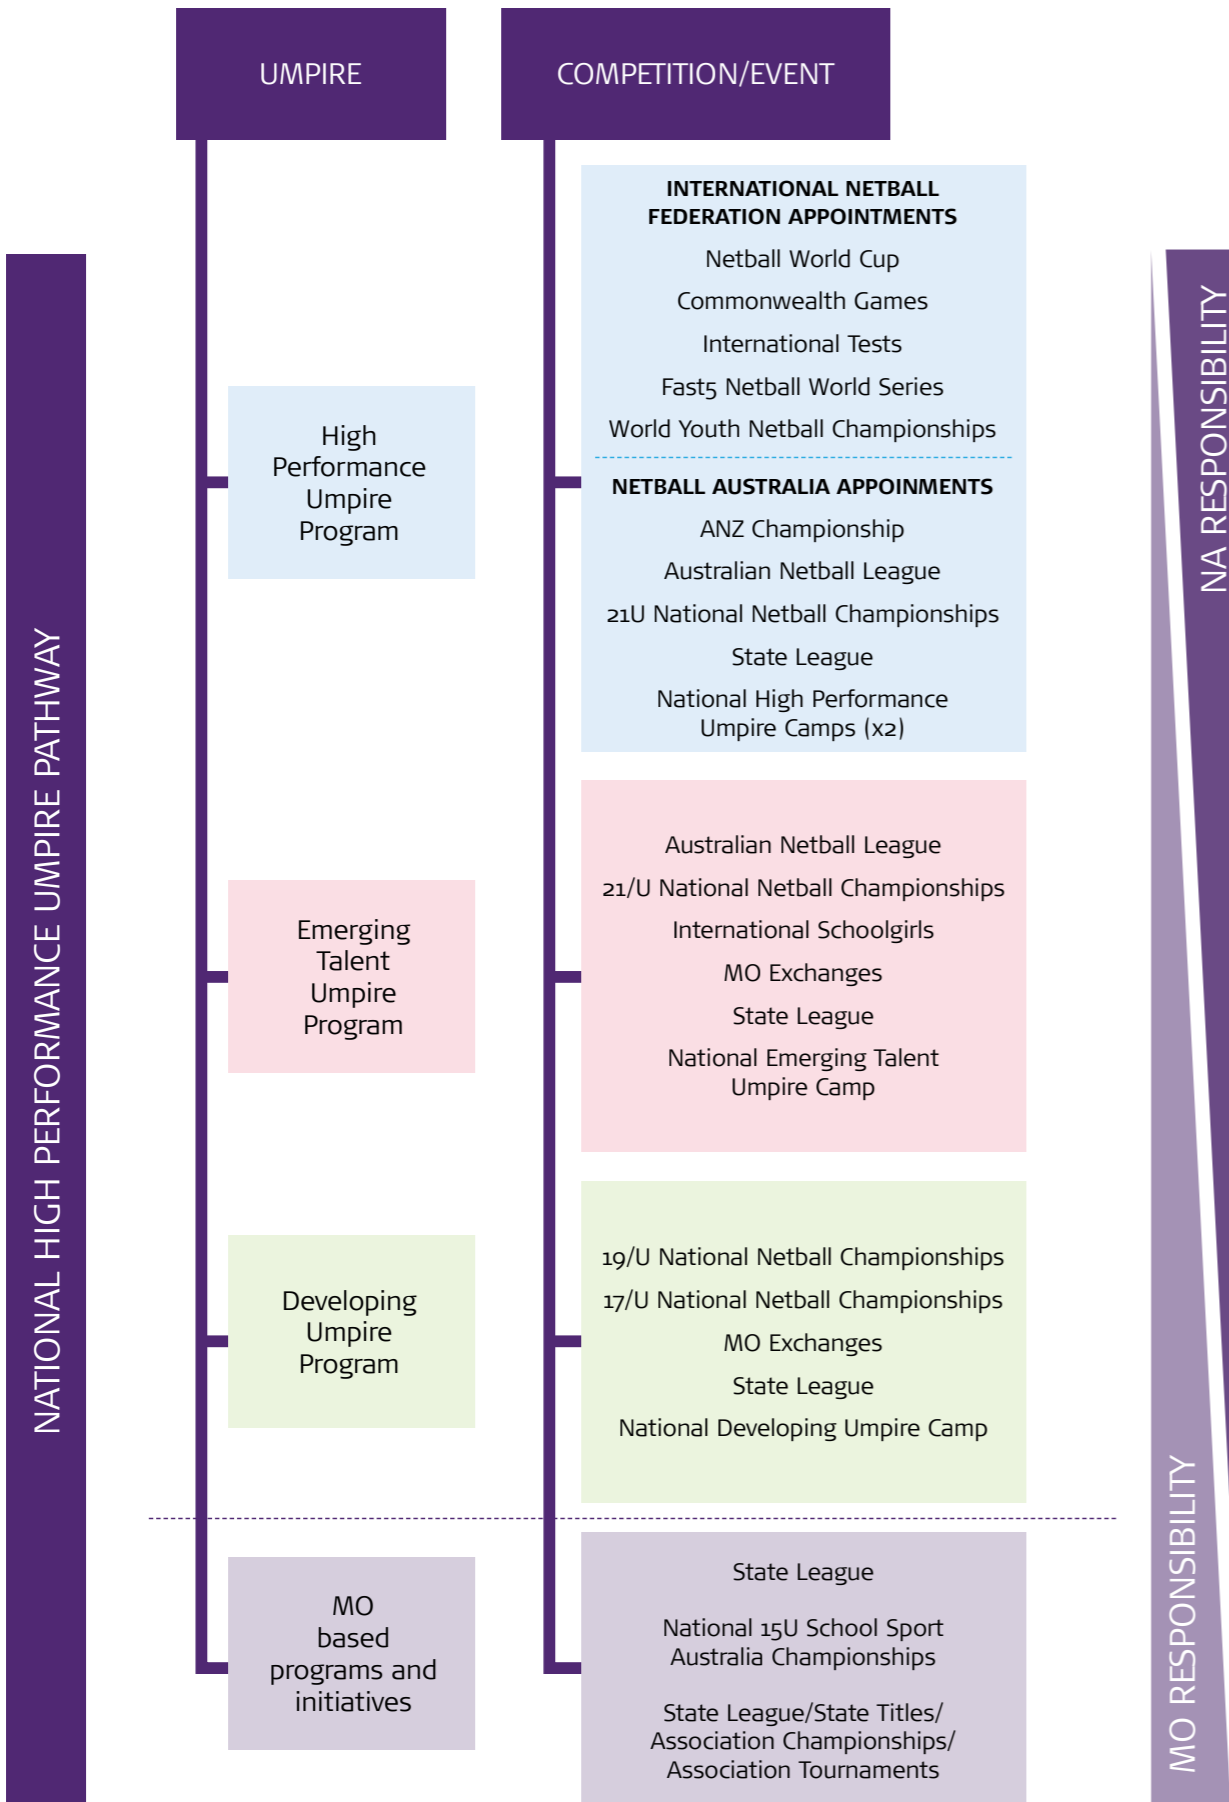

NETBALL AUSTRALIA HIGH PERFORMANCE UMPIRE PATHWAY

NETBALL AUSTRALIA HIGH PERFORMANCE UMPIRE PROGRAMS

Program	Qualifications of participants	Competition/Events Pathway	Description	Servicing	Coaching support	Testing and Endorsement Panel
High Performance Umpire Program	IUA/AA badge umpires	INTERNATIONAL NETBALL FEDERATION APPOINTMENTS - Netball World Cup - Commonwealth Games - International Test Series - Fast5 Netball World Series - World Youth Netball Championships <hr/> NETBALL AUSTRALIA APPOINTMENTS - ANZ Championship - Australian Netball League - 21/U National Netball Championships - State League - National High Performance Umpire Camps (x2)	The program focuses on retaining and further developing Australia's high performance umpires by preparing individual development plans which are supported by high quality resources combined with extensive education on high performance behaviour and disciplines.	Netball Australia	Nationally appointed umpire coaches	↔
Emerging Talent Umpire Program	Endorsed A badge umpires	- Australian Netball League - 21/U National Netball Championships - International Schoolgirls - MO Exchanges - State League - National Emerging Talent Umpire Camp	The program focuses on the development of Australia's emerging high performance umpires by enabling them to undertake professional development and identified training activities under the guidance and with the support of both Netball Australia and their Member Organisation.	Netball Australia and Member Organisation	Nationally appointed umpire coaches and identified Member Organisation umpire coaches.	↔
Developing Umpire Program	Endorsed A or highly talented B badge umpires	- 19/U National Netball Championships - 17/U National Netball Championships - MO Exchanges - State League - National Developing Umpire Camp	The program focuses on providing training and education to Australia's developing high performance umpires to prepare them on their pathway to become an All Australia umpire.	Netball Australia and Member Organisation		National Testing and Endorsement Panel and/or MO testing panels